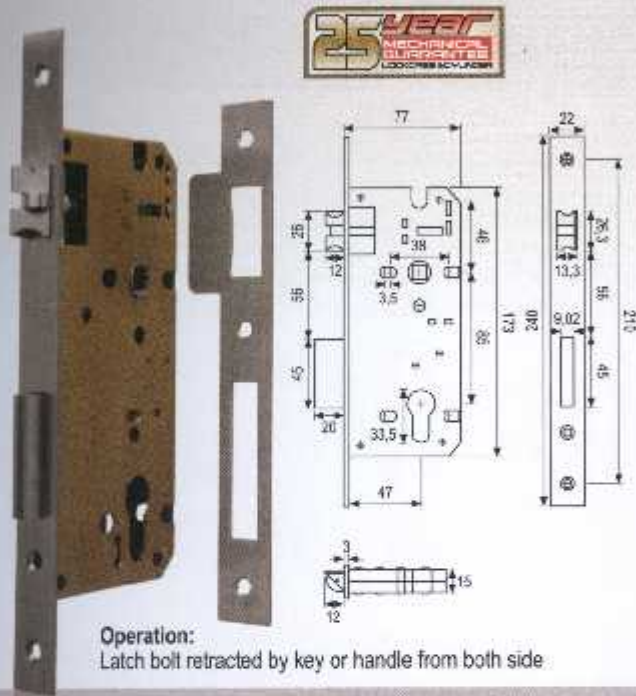

- HINGES
- MORTISE LOCK
- CYLINDER
- LEVER HANDLE PLATE
- LEVER HANDLE SOLID ROSES
- LEVER HANDLE TUBE ROSES
- LEVER HANDLE ROSES
- PULL HANDLE
- ESCUTCHEON
- ENTRANCE HANDLE LOCKSET
- LOCKSET SERIES
- PULL PLATE
- SIGN PLATE
- DOOR CLOSER
- ESPANYOLET
- SLIDING RAIL
- ACCESSORIES FOR WOODEN DOOR & WINDOW
- PADLOCK
- ACCESSORIES FOR FURNITURE
- ALUMINIUM LOCK
- FRICTION STAY
- ACCESSORIES FOR ALUMINIUM
- FLOOR HINGES
- PATCH FITTING
- SHOWER HINGES
- ACCESSORIES FOR GLASS
- SPIDER FITTING, GLASS CONNECTING
- SLIDING GLASS
- AUTOMATIC DOOR
- SILICONE

MORTISE LOCK DELUXE DEKKSON

MTS IL DL8585 FBL

MTS IL DL8685 FBL

Code	Description	Type	Colour	Centre to Centre	Backset
0201112421	MORTISE LOCK DEKKSON	MTS IL DL8485 FBL	SSS	85MM	40MM
0201112423	MORTISE LOCK DEKKSON	MTS IL DL8485 FBL	PVD	85MM	40MM
0201112521	MORTISE LOCK DEKKSON	MTS IL DL8585 FBL	SSS	85MM	50MM
0201112523	MORTISE LOCK DEKKSON	MTS IL DL8585 FBL	PVD	85MM	50MM
0201112621	MORTISE LOCK DEKKSON	MTS IL DL8685 FBL	SSS	85MM	60MM
0201112623	MORTISE LOCK DEKKSON	MTS IL DL8685 FBL	PVD	85MM	60MM

MATERIAL

Forend Plate	Strike Plate	Latch Bolt	Dead Bolt	Hub	Case
STAINLESS STEEL	STAINLESS STEEL	STAINLESS STEEL	STAINLESS STEEL	STAINLESS STEEL	GOLD, POWDER COATING