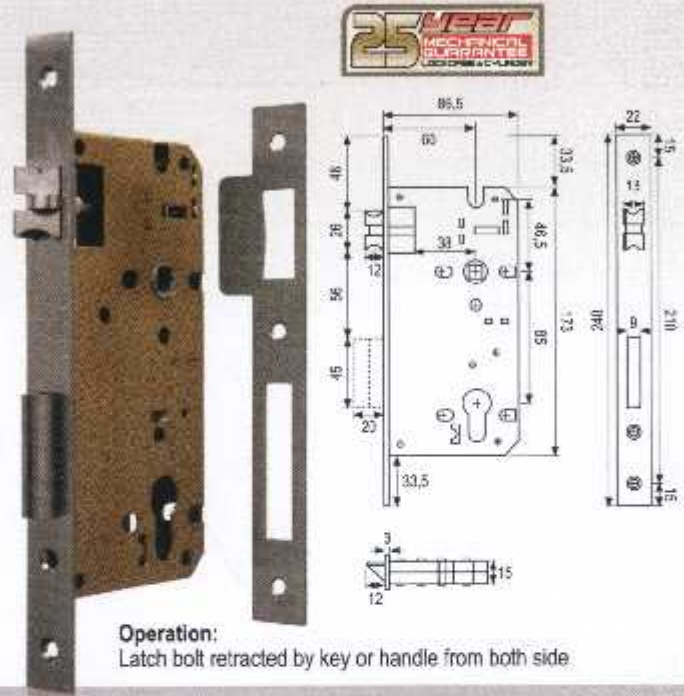

- HINGES
- MORTISE LOCK
- CYLINDER
- LEVER HANDLE PLATE
- LEVER HANDLE SOLID ROSES
- LEVER HANDLE TUBE ROSES
- LEVER HANDLE ROSES
- PULL HANDLE
- ESCUTCHEON
- ENTRANCE HANDLE LOCKSET
- LOCKSET SERIES
- PULL PLATE
- SIGN PLATE
- DOOR CLOSER
- ESPANYOLET
- SLIDING RAIL
- ACCESSORIES FOR WOODEN DOOR & WINDOW
- PADLOCK
- ACCESSORIES FOR FURNITURE
- ALUMINIUM LOCK
- FRICTION STAY
- ACCESSORIES FOR ALUMINIUM
- FLOOR HINGES
- PATCH FITTING
- SHOWER HINGES
- ACCESSORIES FOR GLASS
- SPIDER FITTING, GLASS CONNECTING
- SLIDING GLASS
- AUTOMATIC DOOR
- SILICONE

MORTISE LOCK DELUXE DEKKSON

MTS IL DL8585 FBL

MTS IL DL8685 FBL

Code	Description	Type	Colour	Centre to Centre	Backset
0201112421	MORTISE LOCK DEKKSON	MTS IL DL8485 FBL	SSS	85MM	40MM
0201112423	MORTISE LOCK DEKKSON	MTS IL DL8485 FBL	PVD	85MM	40MM
0201112521	MORTISE LOCK DEKKSON	MTS IL DL8585 FBL	SSS	85MM	50MM
0201112523	MORTISE LOCK DEKKSON	MTS IL DL8585 FBL	PVD	85MM	50MM
0201112621	MORTISE LOCK DEKKSON	MTS IL DL8685 FBL	SSS	85MM	60MM
0201112623	MORTISE LOCK DEKKSON	MTS IL DL8685 FBL	PVD	85MM	60MM

MATERIAL

Forend Plate	Strike Plate	Latch Bolt	Dead Bolt	Hub	Case
STAINLESS STEEL	STAINLESS STEEL	STAINLESS STEEL	STAINLESS STEEL	STAINLESS STEEL	GOLD, POWDER COATING